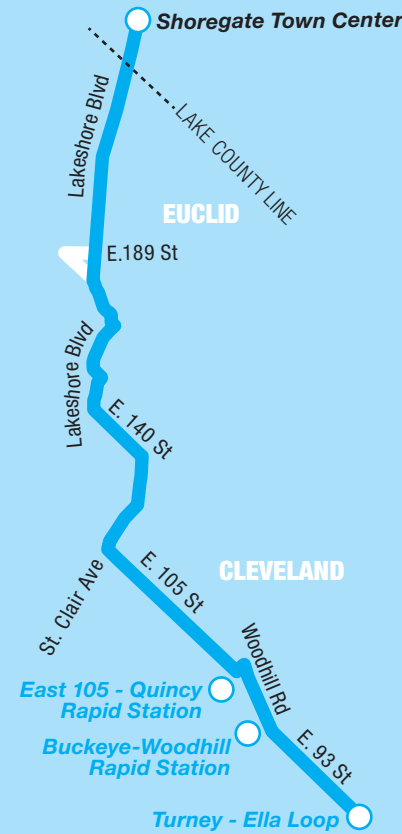

10 SATURDAY

NORTHBOUND

Torney-Ella Loop to Shoregate Town Center

Table with 8 columns (A-H) and 48 rows (AM/PM) showing departure times for Northbound from Torney-Ella Loop to Shoregate Town Center.

E- TRIP BEGINS OR ENDS AT EUCLID HOSPITAL AT TIME SHOWN

SOUTHBOUND

Shoregate Town Center to Torney-Ella Loop

Table with 8 columns (H-A) and 48 rows (AM/PM) showing departure times for Southbound from Shoregate Town Center to Torney-Ella Loop.

10 SUNDAY / HOLIDAY

NORTHBOUND

Torney-Ella Loop to Shoregate Town Center

Table with 8 columns (A-H) and 48 rows (AM/PM) showing departure times for Northbound from Torney-Ella Loop to Shoregate Town Center.

E- TRIP BEGINS OR ENDS AT EUCLID HOSPITAL AT TIME SHOWN

SOUTHBOUND

Shoregate Town Center to Torney-Ella Loop

Table with 8 columns (H-A) and 48 rows (AM/PM) showing departure times for Southbound from Shoregate Town Center to Torney-Ella Loop.

For More Information:

Visit RiderRTA.com or call the Community Connection Line: 216-621-9500.

Effective: December 22, 2024

10 East 105th-Lakeshore

Greater Cleveland Regional Transit Authority Connecting the Community